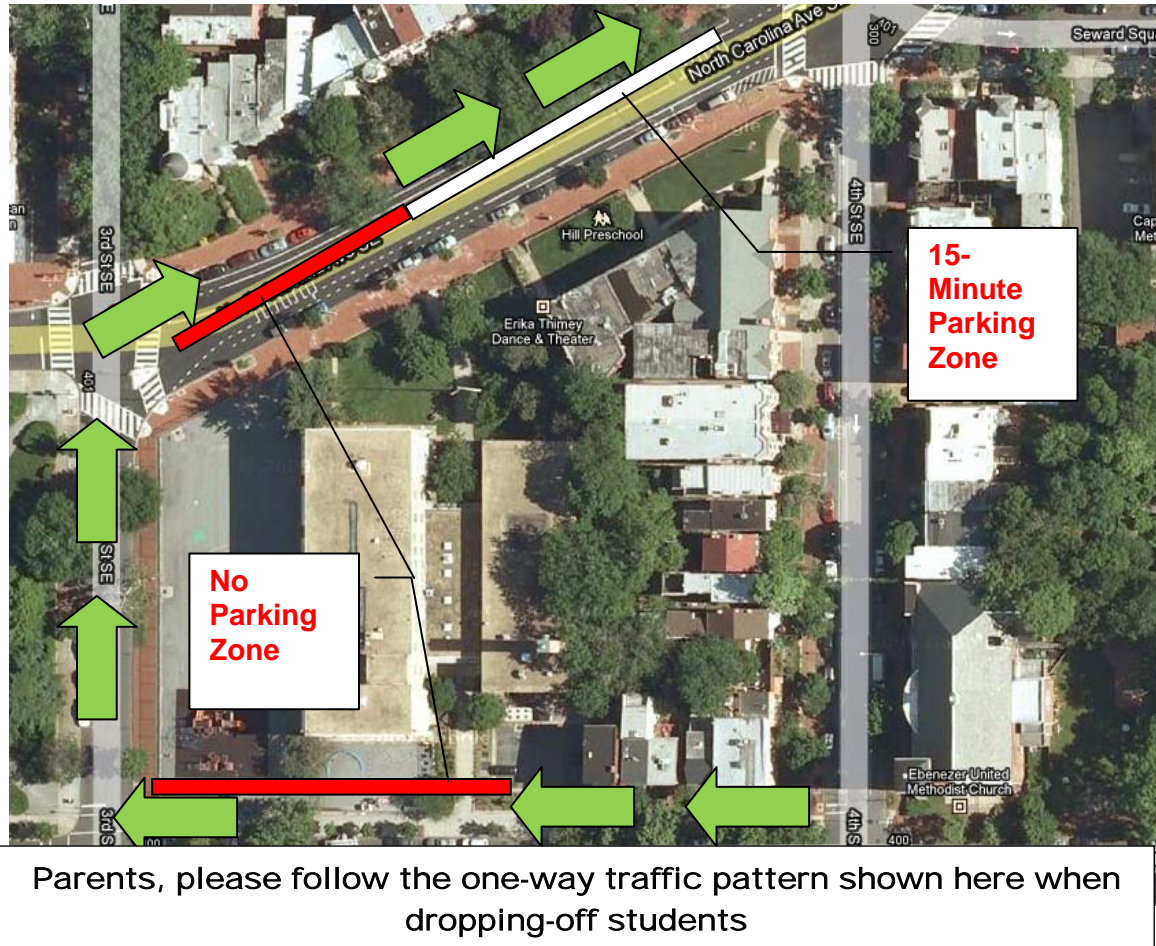

Let's keep students safe during drop-off and pick-up!

Ways to relieve traffic congestion near the school:

- Students who live nearby should walk or ride bikes.
- Park near the school and walk the rest of the way.
- Ride share or use public transportation.
- Leave a few minutes early to allow plenty of time before drop-off and pick-up times. Give your children their money, school papers, and hugs and kisses before they get to school.

These rules are imposed for the safety our students and apply to every parent.

Sincerely,
Brent Elementary School and the District Department of Transportation (DDOT)