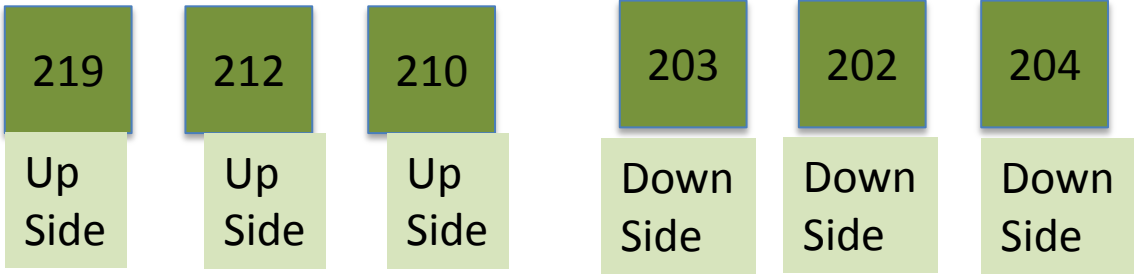

S
T
A
G
E

Inclement Weather Dismissal Notes:

- All Classes will go down the back stairs.
- “Up Side” means travel on the stairs labeled “up.”
- “Down Side” means travel on the stairs labeled “down.”
- ECE and 1st floor K will dismiss from classrooms.