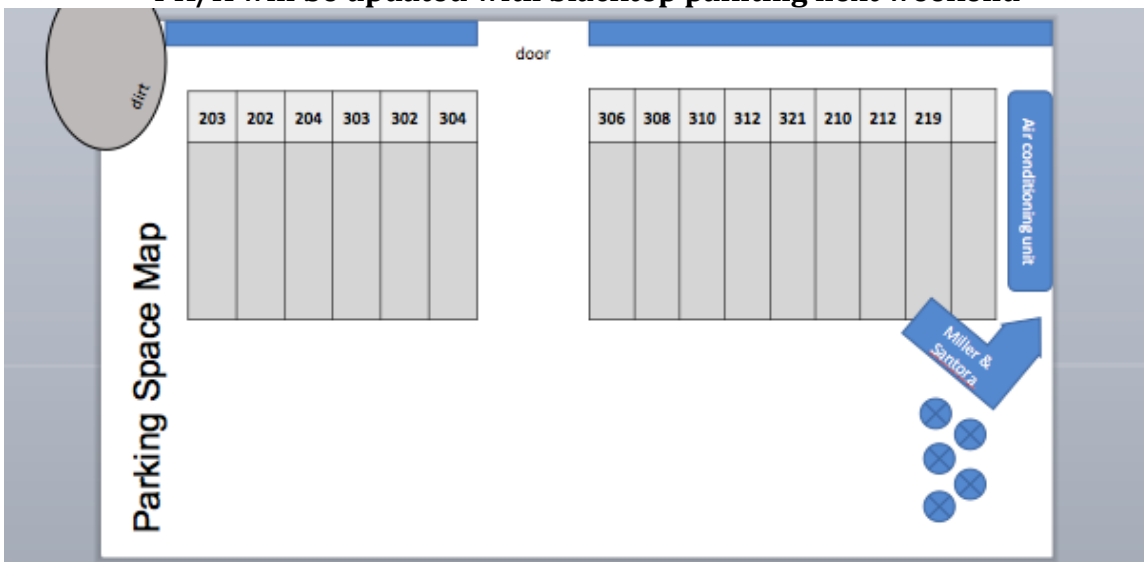

Playground Arrival and Dismissal Map

*PK/K will be updated with blacktop painting next weekend

Inclement Weather Arrival and Dismissal Maps